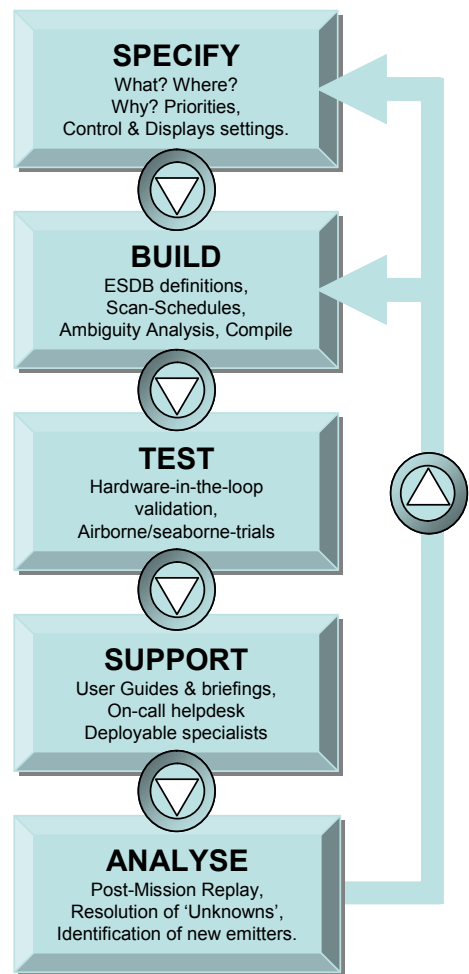

THE EWOS CYCLE

SELEX Galileo, Alpha Court, Lincoln

Providing Customer-Focussed, Operationally-Oriented EWOS